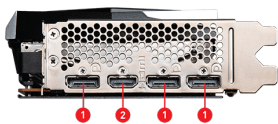

SPECIFICATIONS

Model Name	Radeon™ RX 6650 XT GAMING X 8G
Graphics Processing Unit	AMD Radeon™ RX 6650 XT
Interface	PCI Express® Gen 4 x8
Core Clocks	Boost: Up to 2694 MHz Game: Up to 2523 MHz
CUDA® CORES	2048 Units
Memory Speed	17.5 Gbps
Memory	8GB GDDR6
Memory Bus	128-bit
Output	DisplayPort x 3 (v1.4a) HDMI™ x 1 (Supports 4K@120Hz/8K@60Hz and VRR as specified in HDMI™ 2.1)
HDCP Support	Y
Power consumption	175 W
Power connectors	8-pin x 1
Recommended PSU	500 W or greater
Card Dimension (mm)	278 x 130 x 51 mm
Weight (Card / Package)	894 g / 1481 g
DirectX Version Support	12 Ultimate
OpenGL Version Support	4.6
Maximum Displays	4
VR Ready	Y
FreeSync™ Technology	Y
Digital Maximum Resolution	7680 x 4320

CONNECTIONS

1. DisplayPort
2. HDMI™

FEATURES

TWIN FROZR 8

TWIN FROZR 8 offers the perfect balance between cool temperatures and quiet fans during endless gaming sessions.

TORX FAN 4.0

A masterpiece of teamwork, fan blades work in pairs to create unprecedented levels of focused air pressure.

Core Pipe

Precision-machined heat pipes ensure max contact and spread heat along the full length of the heatsink.

Airflow Control

Don't sweat it, Airflow Control guides the air to exactly where it needs to be for maximum cooling.

Metal Backplate

Thermal pads under the sturdy metal backplate provide additional cooling while the flow-through ventilation reduces trapped heat.

Zero Frozr

The fans completely stop when temperatures are relatively low, eliminating all noise.