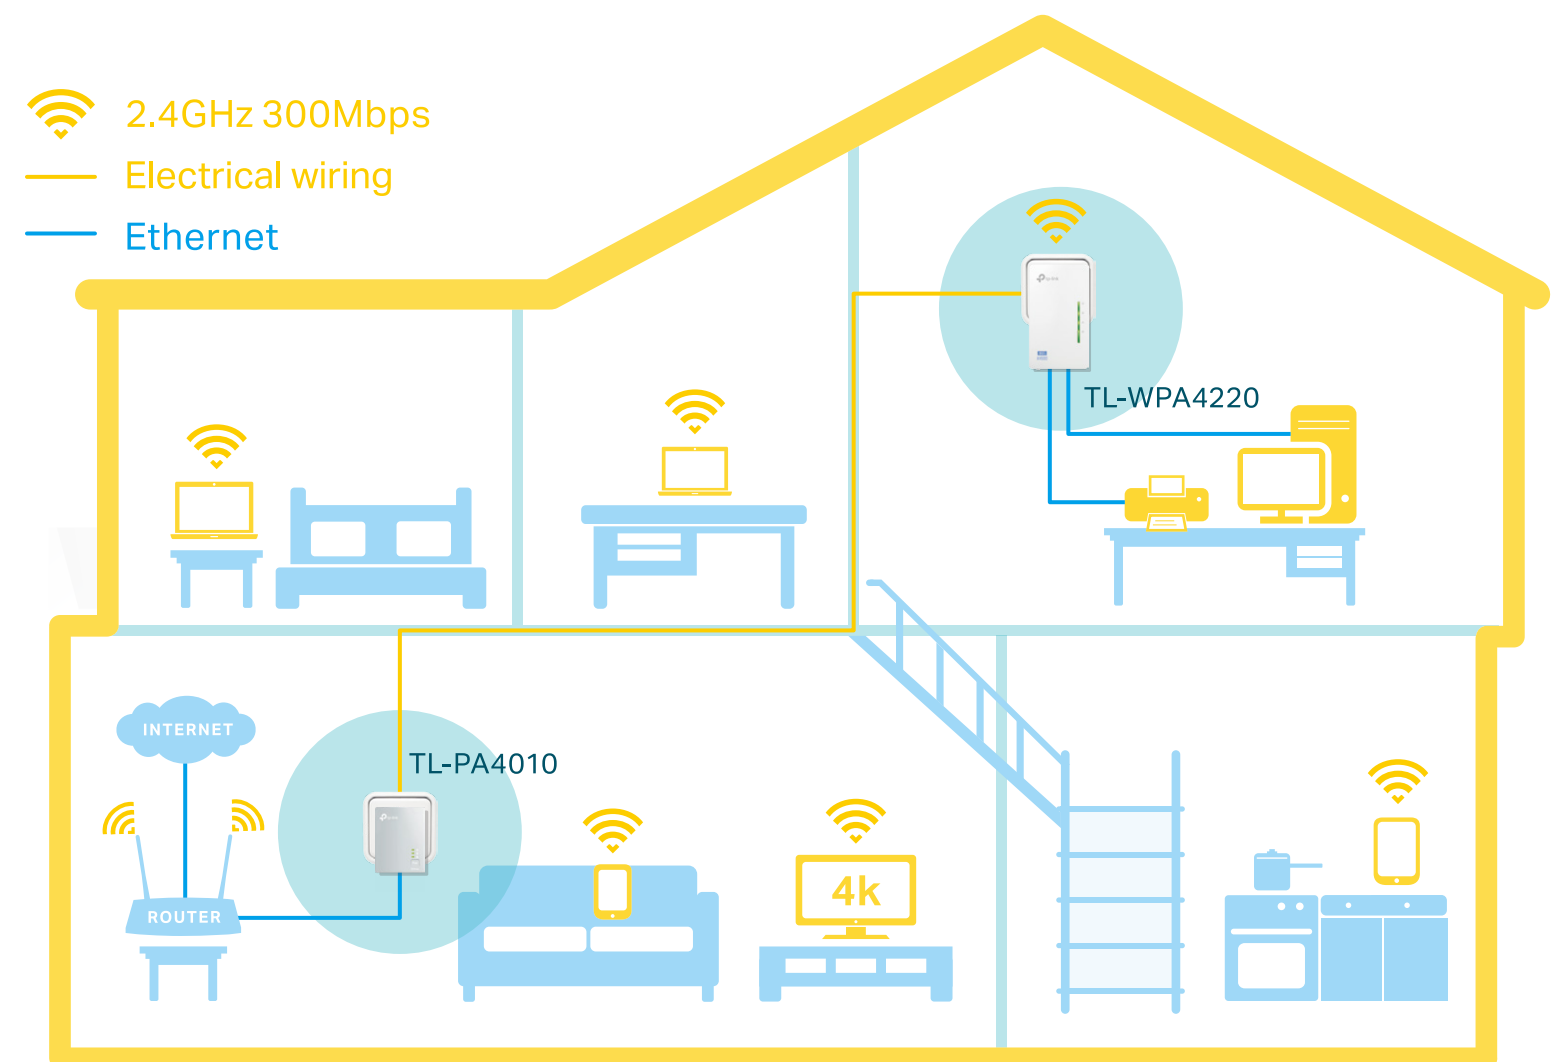

Highlights

600Mbps over Powerline

HomePlug AV standard providing up to 600Mbps high speed data transmission over a home's existing electrical wiring, ideal for lag-free HD or 3D video streaming and online gaming.

300Mbps Wi-Fi

Extend 300Mbps wireless connections to previously hard-to-reach areas of your home and office

Features

Speed

- Wireless N Standard – Wi-Fi speed of up to 300Mbps
- HomePlug AV – Provides up to 600Mbps high-speed data transmission over a home's existing electrical wiring
- Multiple Ethernet Ports – Create faster connections with PCs, consoles, STB and more
- Speed Optimization – Supports IGMP managed multicast IP transmission, optimizing IPTV streaming

Range

- 300 meters Range – Up to 300 meters / 1000 feet range over the existing household power circuit

Ease of Use

- Wi-Fi Clone – Allows powerline extenders to copy the network name (SSID) and password from your router with one simple touch
- Wi-Fi Move – Automatically adopts Wi-Fi settings from your existing powerline network
- TP-Link tpPLC – Allows you to easily manage your network using the intuitive tpPLC App or the tpPLC Utility
- Plug, Pair, and Play – Set up your powerline network in minutes

Specifications

Hardware

- Transmission Speeds:
 - Powerline: up to 600 Mbps
 - Ethernet: 10/100 Mbps
- Standards and Protocols:
 - HomePlug AV, IEEE 1901, IEEE 802.3, IEEE 802.3u, IEEE 802.11b/g/n
- Interface:
 - TL-WPA4220: 2 Ethernet Ports
 - TL-PA4010: 1 Ethernet Port
- Plug Type: EU
- Button: Pair, Reset, Wi-Fi Clone
- LED Indicator: Power, Powerline, Ethernet, Wi-Fi
- Dimensions (W x D x H):
 - TL-WPA4220: 3.7 × 2.1 × 1.6 in. (94 × 54 × 40mm)
 - TL-PA4010: 2.6 × 2.0 × 1.1in. (65 × 52 × 28.5mm)
- IGMP: IGMP v1/v2/v3
- Power Consumption:
 - TL-WPA4220: Maximum: 5.6W, Typical: 5.2W
 - TL-PA4010: Maximum: 2.6W, Typical: 2.3W
- Range: Up to 300 meters/1000 feet over existing electrical wiring
- Compatibility:
 - Compatible with all HomePlug AV & AV2 standard powerline adapters