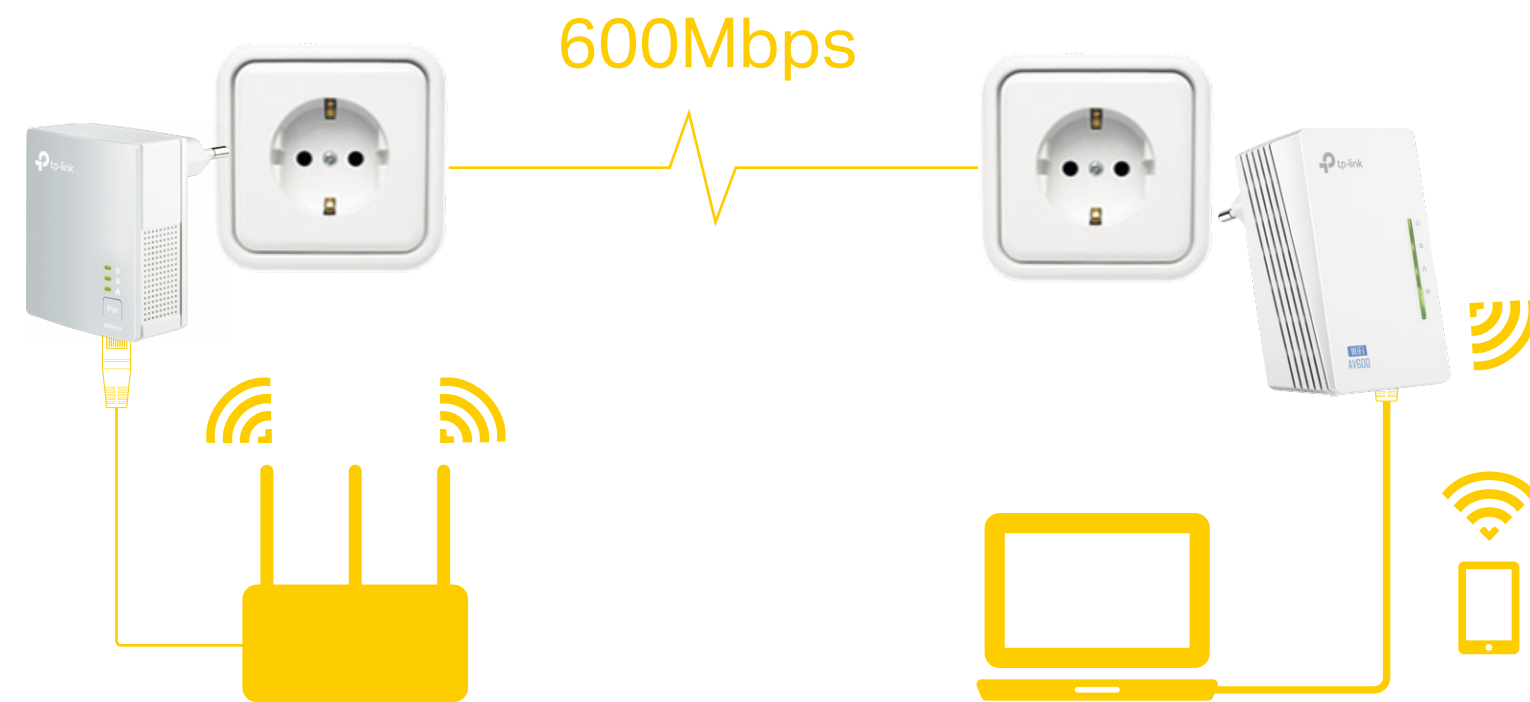

Copy your wireless network name (SSID) and password from your router instantly by pressing the Wi-Fi Clone button.

Settings in Sync with Wi-Fi Move

Any changes made to network settings will be automatically applied across the entire network.

Highlights

600Mbps over Powerline

HomePlug AV standard providing up to 600Mbps high speed data transmission over a home's existing electrical wiring, ideal for lag-free HD or 3D video streaming and online gaming.

300Mbps Wi-Fi

Extend 300Mbps wireless connections to previously hard-to-reach areas of your home and office

Features

Speed

- Wireless N Standard – Wi-Fi speed of up to 300Mbps
- HomePlug AV – Provides up to 600Mbps high-speed data transmission over a home's existing electrical wiring
- Multiple Ethernet Ports – Create faster connections with PCs, consoles, STB and more
- Speed Optimization – Supports IGMP managed multicast IP transmission, optimizing IPTV streaming

Range

- 300 meters Range – Up to 300 meters / 1000 feet range over the existing household power circuit

Ease of Use

- Wi-Fi Clone – Allows powerline extenders to copy the network name (SSID) and password from your router with one simple touch
- Wi-Fi Move – Automatically adopts Wi-Fi settings from your existing powerline network
- TP-Link tpPLC – Allows you to easily manage your network using the intuitive tpPLC App or the tpPLC Utility
- Plug, Pair, and Play – Set up your powerline network in minutes