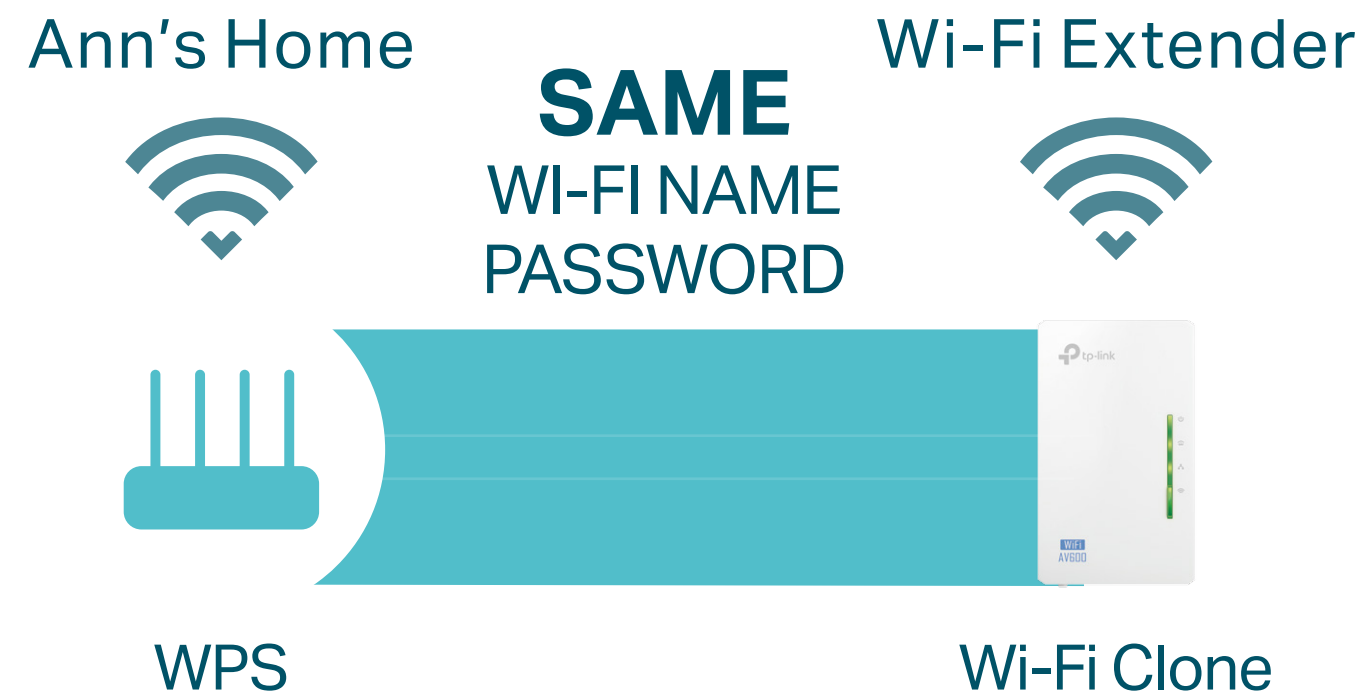

AV600 Powerline Wi-Fi Kit

Instant Wi-Fi & Wired
Network Everywhere

TL-WPA4220 KIT

HomePlug
AV 600Mbps

300Mbps
Wi-Fi

Wi-Fi
Auto-Sync

Highlights

Simple Setup with Wi-Fi Clone

Copy your wireless network name (SSID) and password from your router instantly by pressing the Wi-Fi Clone button.

Settings in Sync with Wi-Fi Move

Any changes made to network settings will be automatically applied across the entire network.

Highlights

600Mbps over Powerline

HomePlug AV standard providing up to 600Mbps high speed data transmission over a home's existing electrical wiring, ideal for lag-free HD or 3D video streaming and online gaming.

300Mbps Wi-Fi

Extend 300Mbps wireless connections to previously hard-to-reach areas of your home and office

Features

Speed

- Wireless N Standard – Wi-Fi speed of up to 300Mbps
- HomePlug AV – Provides up to 600Mbps high-speed data transmission over a home's existing electrical wiring
- Multiple Ethernet Ports – Create faster connections with PCs, consoles, STB and more
- Speed Optimization – Supports IGMP managed multicast IP transmission, optimizing IPTV streaming